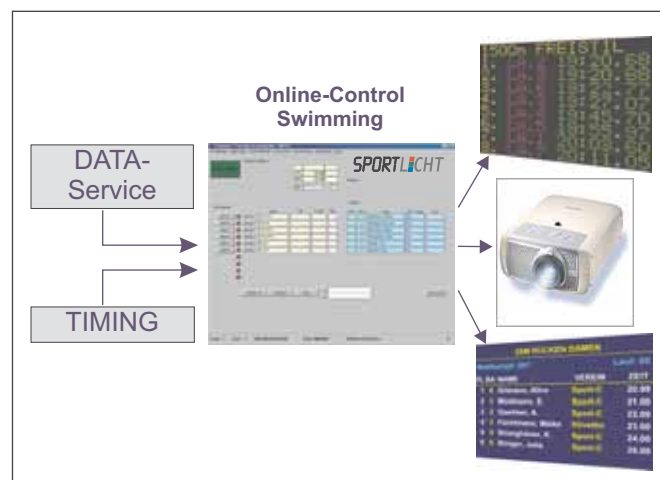

SPORTLICHT GmbH ■ Tel.: +49 (0) 30 - 56 70 22 37
Summter Str. 81, 12623 Berlin ■ Fax: +49 (0) 30 - 56 70 22 38
www.sportlicht.com ■ E-Mail: info@sportlicht.com